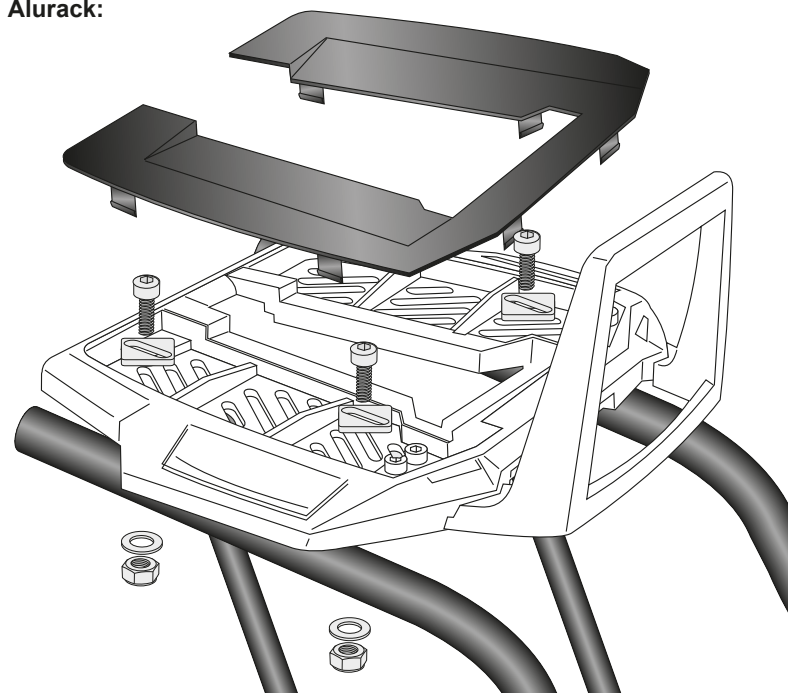

Fastening of the Alurack:

On the tube adapters.

Use allen screws M6 x 20 and special washer 20x20 ø6,4. Secure with washers ø6,4 and self-lock nuts M6.

Mount the plastic cover.

4

Alurack:

4x 4x 4x 4x

Easyrack