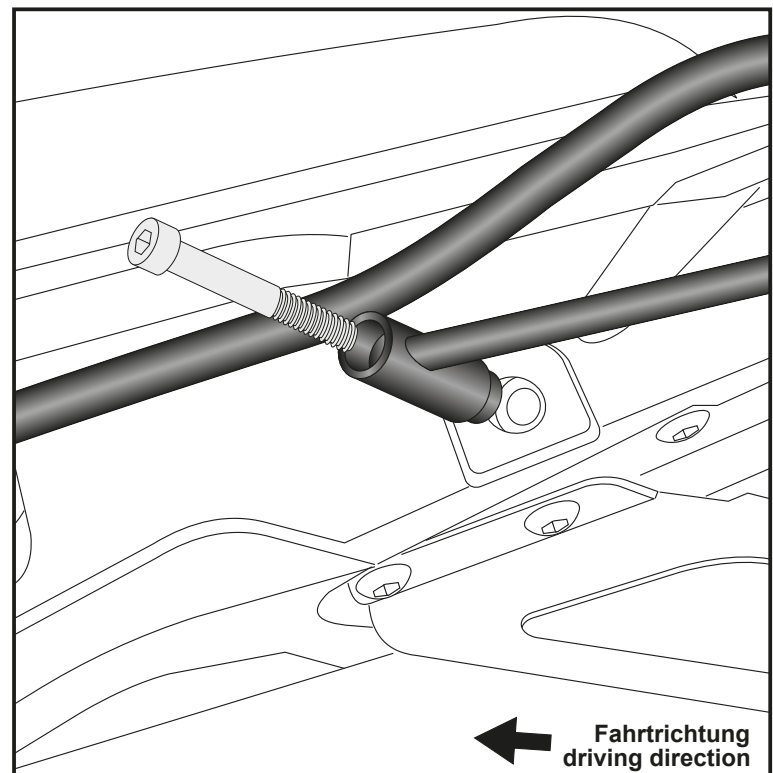

Fastening of the tube adapters right/left front:

At the now free threads together with the original passenger handle bars. Use filister head screws M8 x 30 and washers $\varnothing 8,4$.

4x

4x

1

Montage der Rohradapter rechts/links hinten:

Die Montage erfolgt an den nun freien Gewindebohrungen mit den Inbusschrauben M8 x 85.

Fastening of the tube adapters right/left rear:

At the now free threads with allen screws M8 x 85.

2x

2

Easyrack

YAMAHA Tracer 700 (2016-2020)