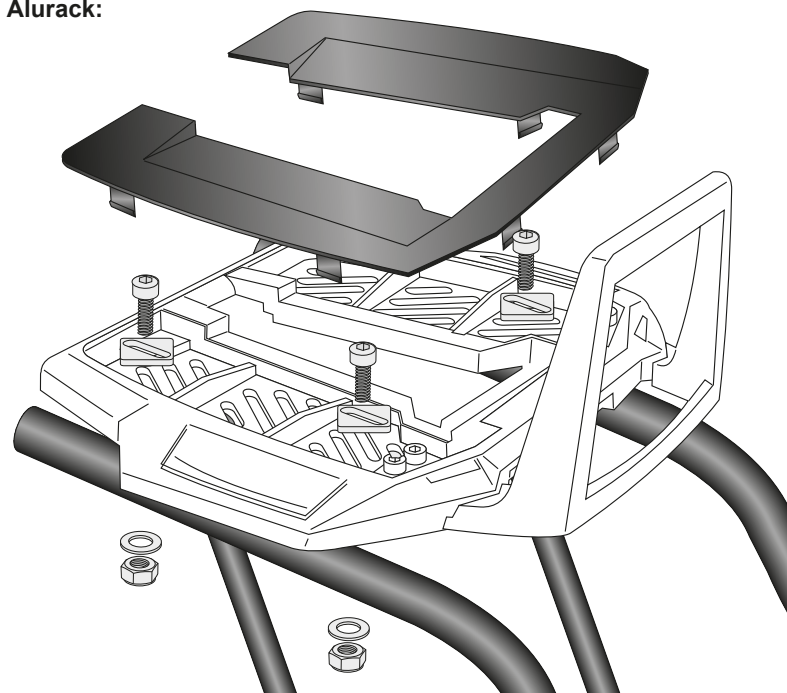

Fastening of the Alurack:

On the tube adapters.

Use allen screws M6 x 20 and special washer 20x20 ø6,4. Secure with washers ø6,4 and self-lock nuts M6.

Mount the plastic cover.

4

Alurack:

4x 4x 4x 4x

Easyrack