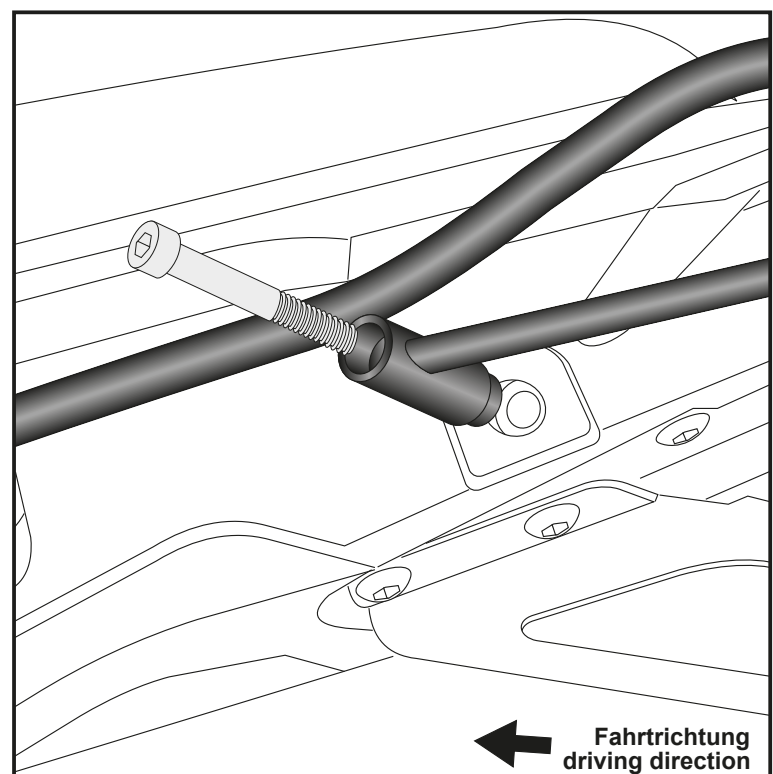

Fastening of the tube adapters right/left front:

At the now free threads together with the original passenger handle bars. Use filister head screws M8 x 30 and washers $\varnothing 8,4$.

4x

4x

1

Montage der Rohradapter rechts/links hinten:

Die Montage erfolgt an den nun freien Gewindebohrungen mit den Inbusschrauben M8 x 85.

Fastening of the tube adapters right/left rear:

At the now free threads with allen screws M8 x 85.

2x

2

Easyrack

YAMAHA Tracer 700 (2016-2020)