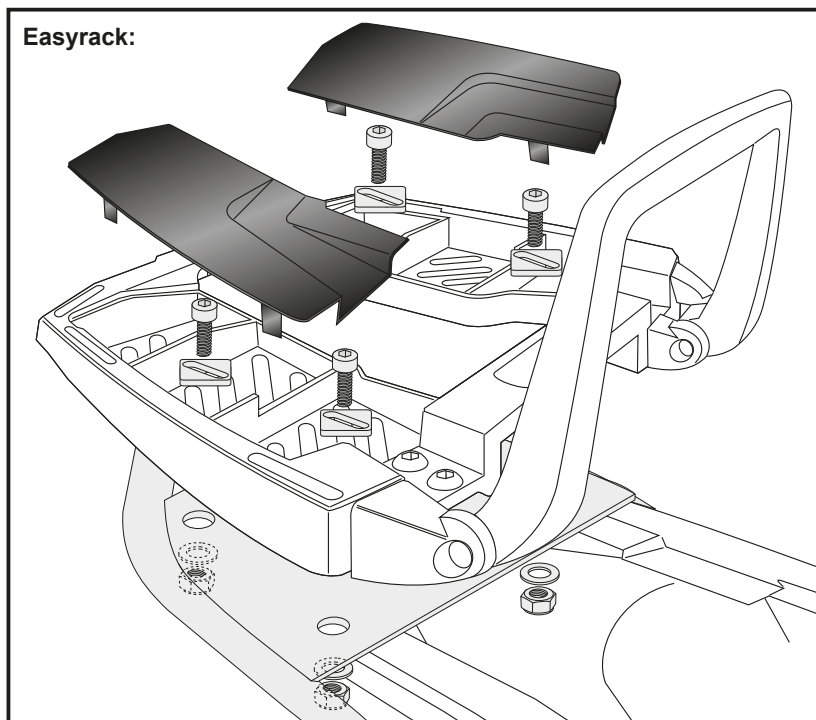

Alurack Easyrack

DUCATI Multistrada 1260 Enduro
(2019-)

Artikel Nr. / Item-no.:

6527579 01 01   **6617579 01 01**

DUCATI Multistrada 1200 Enduro
(2016-)

Artikel Nr. / Item-no.:

6527560 01 01   **6617560 01 01**

Alurack Easyrack

DUCATI Multistrada 950 / S
(2017-)

Artikel Nr. / Item-no.:

6527552 01 01   **6617552 01 01** schwarz/black

DUCATI Multistrada 1260 / S
(2018-)

Artikel Nr. / Item-no.:

6527567 01 01   **6617567 01 01** schwarz/black

DE MONTAGEANLEITUNG GB MOUNTING INSTRUCTIONS

Montage des Alu-/Easyracks:

Das Easyrack wird mit den Zylinder-schrauben M6x20, den Viereck-Scheiben 20x20xø6,4, den U-Scheiben ø6,4 und den selbstsichernden Muttern M6 auf der Gepäckplatte verschraubt. Anschließend die Kunststoff-abdeckungen montieren.

Fastening of the Alu-/Easyrack:

On the rack carrier.
Use allen screws M6 x 20 and special washer 20x20xø6,4. Secure with washers ø6,4 and self-lock nuts M6. Mount the plastic cover.

3 Alurack:

Easyrack: