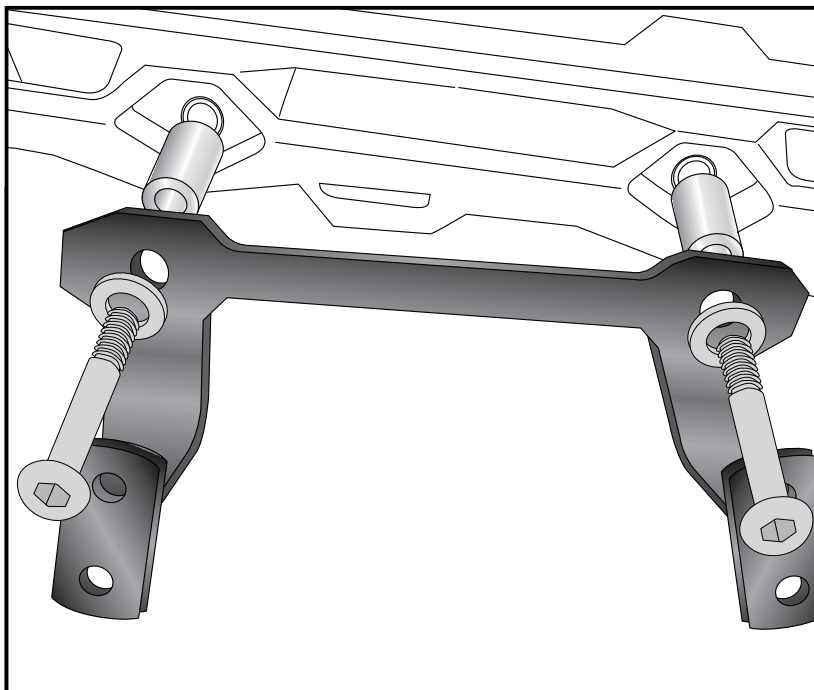

Of course, the assembly requires a certain technical experience. If you are not sure how to execute a determined action, you should ask your local distributor to do it. First, tighten all screws only loosely. After mounting all parts, the screws should be tightened to the torque specified. This guarantees, that the product is mounted without tension. Observe the tightening torques of the manufacturer! Control all screw connections after the assembling for tightness!

DE VORBEREITUNG
GB PREPARING

Die beiden Originalschrauben der Original Kofferhalter links und rechts ausdrehen (Schrauben entfallen). Die Originaldistanzen verbleiben in den Kofferhaltern.

Montage der C-Bow Adapter links und rechts:

In die nun freien Bohrungen die Aludistanzen $\varnothing 18 \times 9 \times 20 \text{mm}$ einstecken und die Adapter mit den Linsenkopfschrauben M8x70mm sowie U-Scheiben $\varnothing 8,4$ verschrauben.

Dismantle screws of the original side carrier. Original screws are obsolete. Original spacer remain.

Fastening of the C-Bow adapter left and right:

add the alu spacer $\varnothing 18 \times 9 \times 20 \text{mm}$ into the free borings einstecken and fix the adapter with filister head screws M8x70mm and washers $\varnothing 8,4$.

1