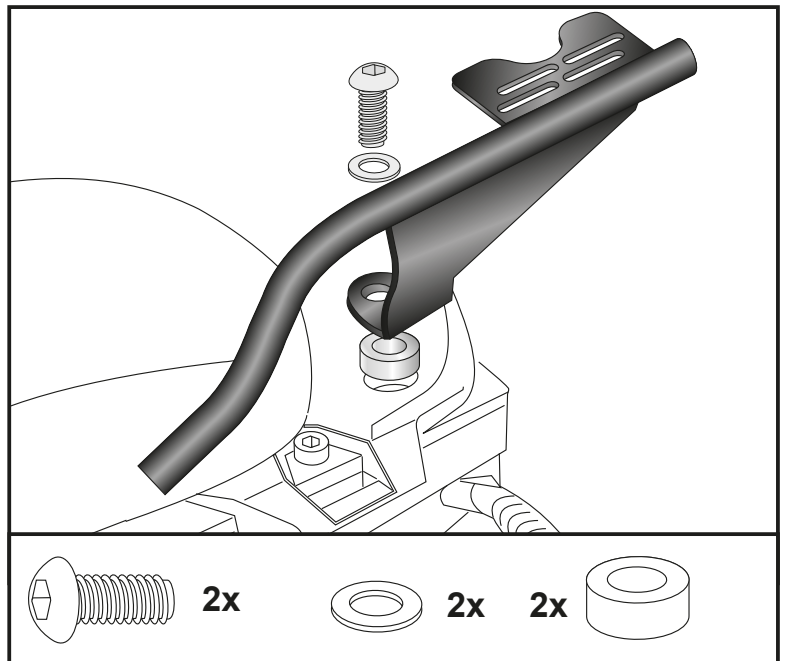

Fastening of the tube adapter FRONT:
at the fixing points of the original rack.
Left and right with filister head screws M8x35 with washers Ø8,4.
Add spacer Ø20xØ9x20mm between frame and adapter.

1

Montage der Rohradapter HINTEN:
links und rechts mit den Linsenkopf-schrauben M8x25 mit U-Scheiben Ø8,4.
Zwischen Rahmen und Rohradapter die Aludistanzen Ø18xØ9x10mm fügen.

Fastening of the tube adapter BACK:
left and right with filister head screws M8x25 with washers Ø8,4.
Add spacer Ø18xØ9x10mm between frame and adapter.

2

Easyrack

Alurack

BMW R 1250 GS Adventure
(2019-)

6616519 01 01 schwarz/black