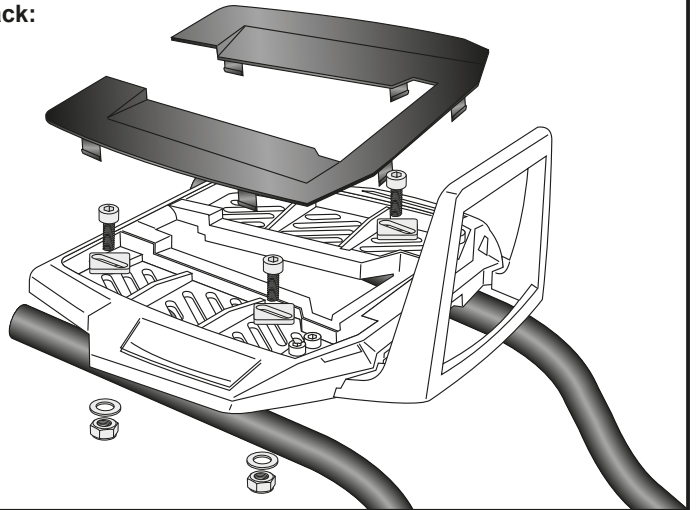

Fastening of the Alurack/Easyrack:

On the tube adapters.

Use allen screws M6 x 20 and special washer 20x20xø6,4.

Secure with washers ø6,4 and self-lock nuts M6.

Mount the plastic cover(s).

3

Alurack:

Easyrack: