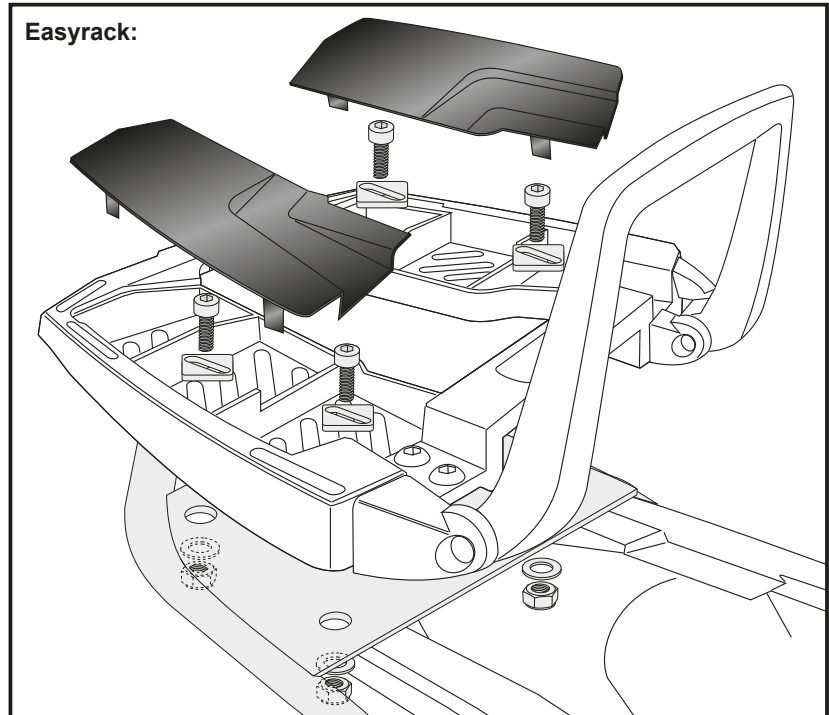

Fastening of the Alu-/Easyrack:

On the rack carrier.
Use allen screws M6 x 20 and special washer 20x20xø6,4. Secure with washers ø6,4 and self-lock nuts M6. Mount the plastic cover.

3 Alurack:

Easyrack:

Alurack Easyrack