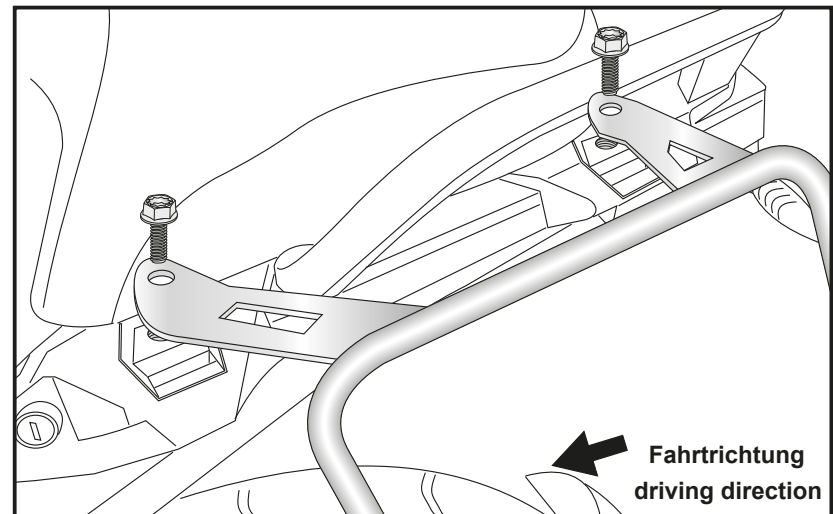

Montage der Kofferträger oben links
und rechts:

Soziussitzbank abnehmen.
Die Originalschrauben links und rechts,
vorne und hinten an der Einhängung
der Originalkoffer demontieren.

Die Kofferträger nun an den freien
Bohrungen mit den Originalschrauben
befestigen.

Fastening of the carrier left + right top:
Dismantle pillion seat and the original
screws left+right / front+rear.
Fix the side carriers into the free
threads with the original screws.