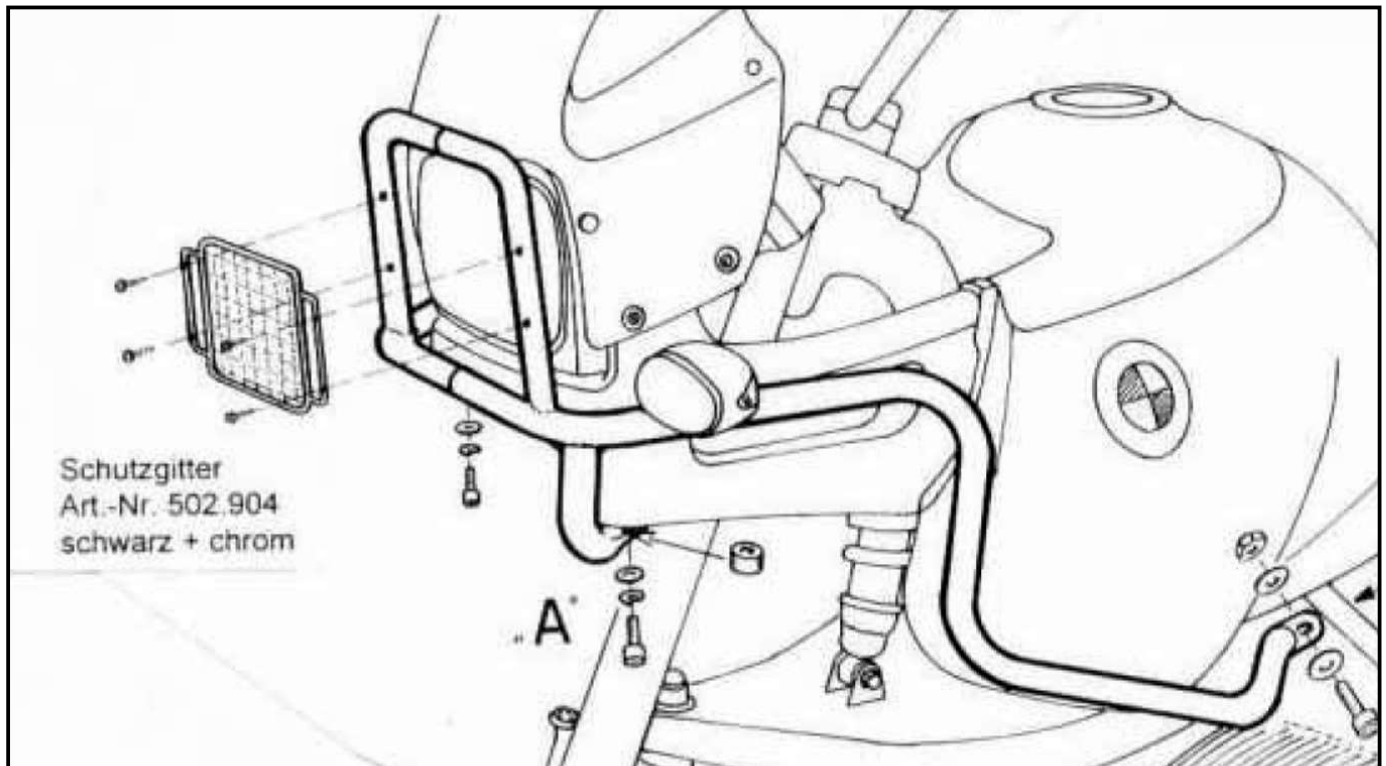

Assembling instructions

Kit

1x Headlight grilles
4x self-tapping screws

Fastening of the grilles:
position at the crash bar, mark the fixing points and
drill. To fix, use the self-tapping screws.

Notice:

Mountable only in connection with our
engine/tank guard 502903.