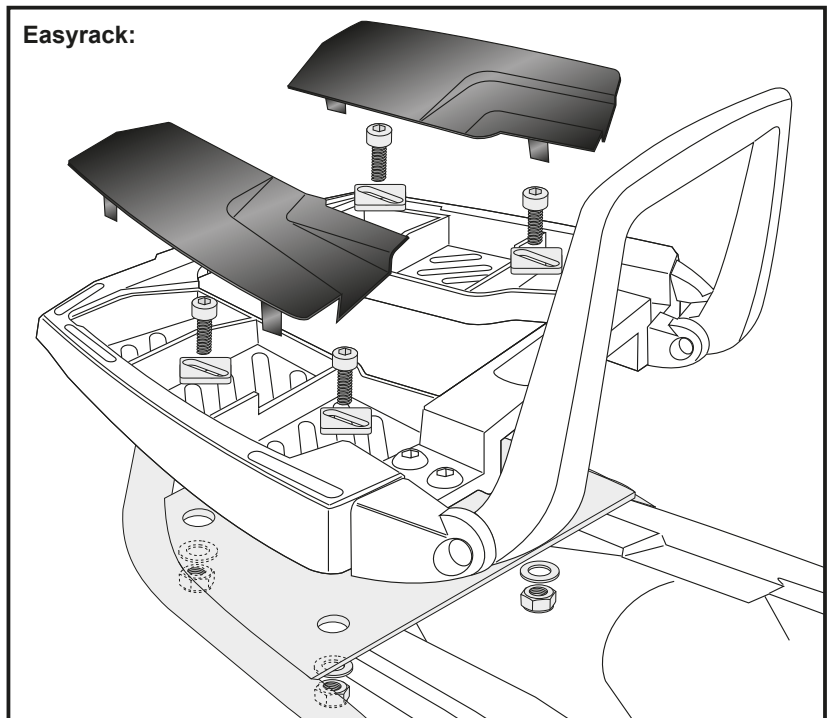

Alurack Easyrack

DUCATI Multistrada 1260 Enduro
(2019-)

Artikel Nr. / Item-no.:

6527579 01 01   **6617579 01 01**

DUCATI Multistrada 1200 Enduro
(2016-)

Artikel Nr. / Item-no.:

6527560 01 01   **6617560 01 01**

Alurack Easyrack

DUCATI Multistrada 950 / S
(2017-)

Artikel Nr. / Item-no.:

6527552 01 01   **6617552 01 01** schwarz/black

DUCATI Multistrada 1260 / S
(2018-)

Artikel Nr. / Item-no.:

6527567 01 01   **6617567 01 01** schwarz/black

DE MONTAGEANLEITUNG GB MOUNTING INSTRUCTIONS

Montage des Alu-/Easyracks:

Das Easyrack wird mit den Zylinder-schrauben M6x20, den Viereck-Scheiben 20x20xø6,4, den U-Scheiben ø6,4 und den selbstsichernden Muttern M6 auf der Gepäckplatte verschraubt. Anschließend die Kunststoff-abdeckungen montieren.

Fastening of the Alu-/Easyrack:

On the rack carrier.
Use allen screws M6 x 20 and special washer 20x20xø6,4. Secure with washers ø6,4 and self-lock nuts M6. Mount the plastic cover.

3

Alurack:

Easyrack: